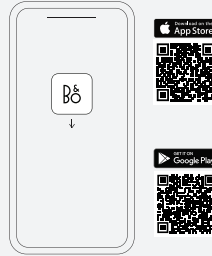

# QUICK START GUIDE

I.

TURN ON YOUR NEW BEOPLAY PORTAL

II.

SET UP IN THE BANG & OLUFSEN APP

III.

READY TO PLAY

BANG & OLUFSEN APP