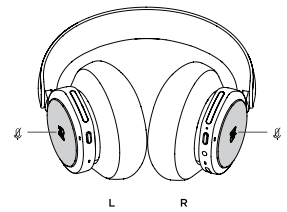

GAMING WITH XBOX

Mute

●● Double press