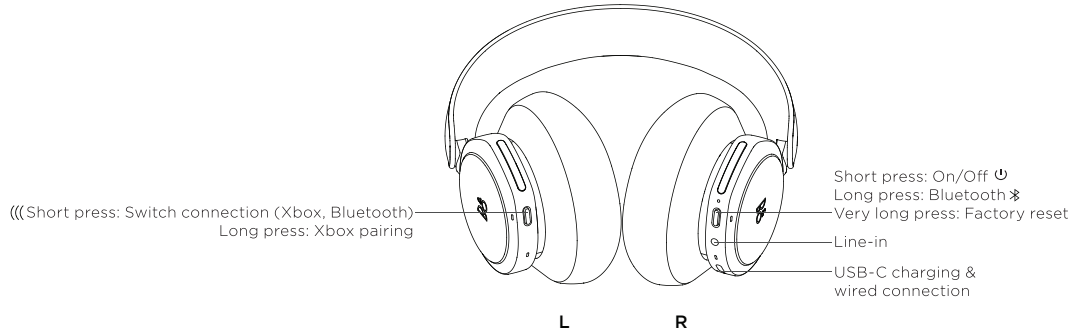

QUICK START GUIDE

DAILY USE