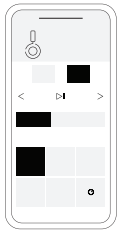

# QUICK START GUIDE

I.

TURN ON YOUR NEW BEOPLAY PORTAL

II.

SET UP IN THE BANG & OLUFSEN APP

III.

READY TO PLAY

BANG & OLUFSEN APP