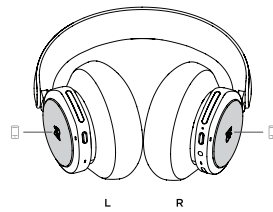

## DAILY USE

Play / Pause

●● Double press

Call

Accept ●● Double press

Volume

Swipe

Active Noise Cancellation  
Transparency or Own Voice  
Swipe